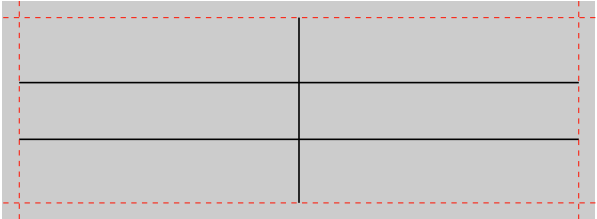

Labels for Mitel 6751i and 6753i (A4)

Note: Do not scale - print labels 1:1 (page adjustment for printing: none)

Labels for Mitel 6735i and 6755i (A4)

Note: Do not scale - print labels 1:1 (page adjustment for printing: none)

Labels for Mitel 6751i and 6753i (A4 grey)

Note: Do not scale - print labels 1:1 (page adjustment for printing: none)

Labels for Mitel 6735i and 6755i (A4 grey)

Note: Do not scale - print labels 1:1 (page adjustment for printing: none)