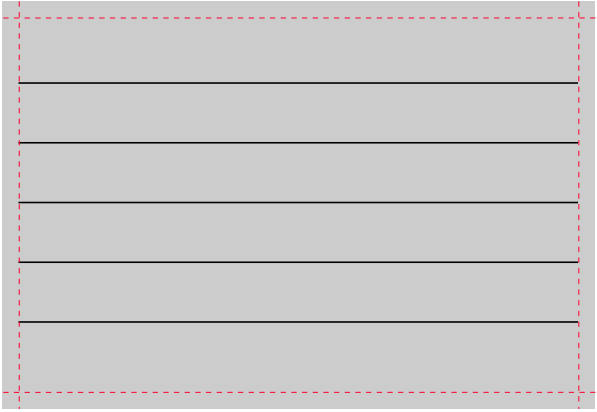

Labels for Mitel 6751i and 6753i (A4 grey)

Note: Do not scale - print labels 1:1 (page adjustment for printing: none)