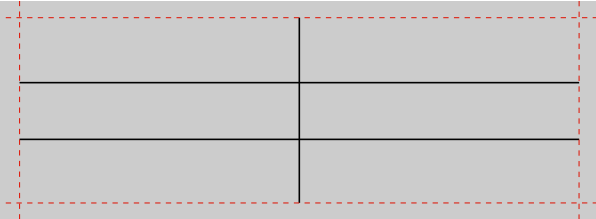

Labels for Mitel 6751i and 6753i (A4)

Note: Do not scale - print labels 1:1 (page adjustment for printing: none)

Labels for Mitel 6735i and 6755i (A4)

Note: Do not scale - print labels 1:1 (page adjustment for printing: none)

Labels for Mitel 6751i and 6753i (A4 grey)

Note: Do not scale - print labels 1:1 (page adjustment for printing: none)

Labels for Mitel 6735i and 6755i (A4 grey)

Note: Do not scale - print labels 1:1 (page adjustment for printing: none)