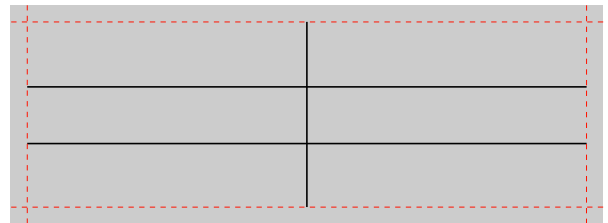

Labels for Mitel 6735i and 6755i (Letter grey)

Note: Do not scale - print labels 1:1 (page adjustment for printing: none)