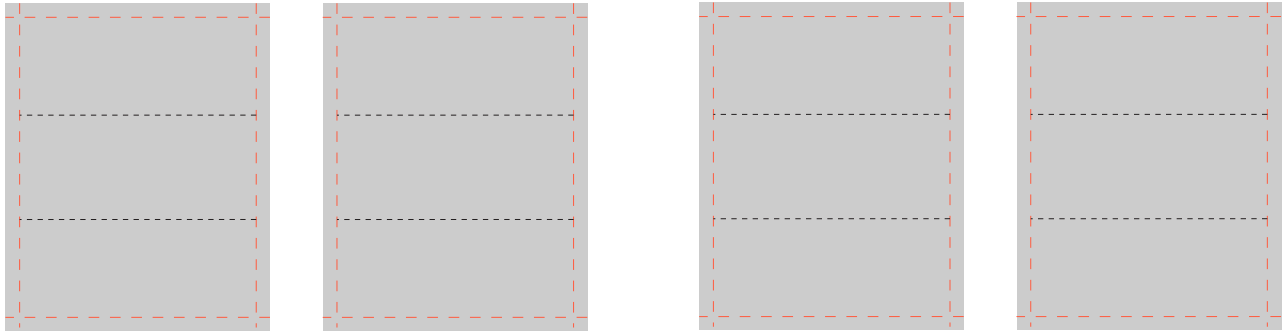

Labels for Mitel 6863i (Letter grey)

Note: Do not scale - print labels 1:1 (page adjustment for printing: none)