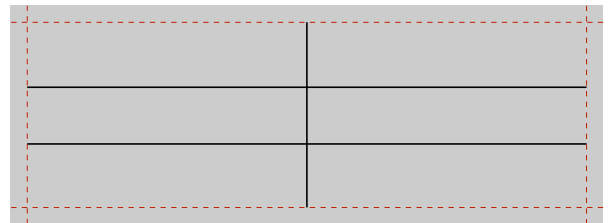

Labels for Mitel 6735i and 6755i (Letter grey)

Note: Do not scale - print labels 1:1 (page adjustment for printing: none)