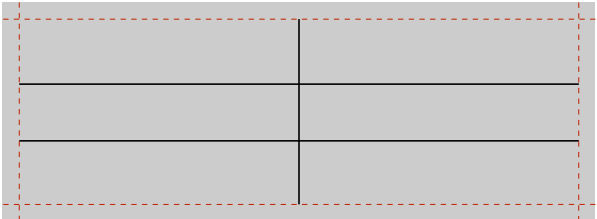

Labels for Mitel 6751i and 6753i (A4)

Note: Do not scale - print labels 1:1 (page adjustment for printing: none)

Labels for Mitel 6735i and 6755i (A4)

Note: Do not scale - print labels 1:1 (page adjustment for printing: none)

Labels for Mitel 6751i and 6753i (A4 grey)

Note: Do not scale - print labels 1:1 (page adjustment for printing: none)

Labels for Mitel 6735i and 6755i (A4 grey)

Note: Do not scale - print labels 1:1 (page adjustment for printing: none)