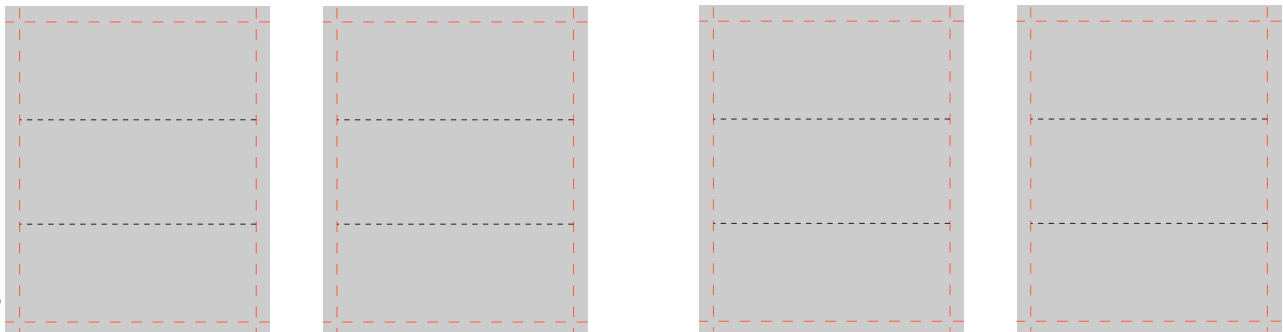

Labels for Mitel 6863i (Letter grey)

Note: Do not scale - print labels 1:1 (page adjustment for printing: none)