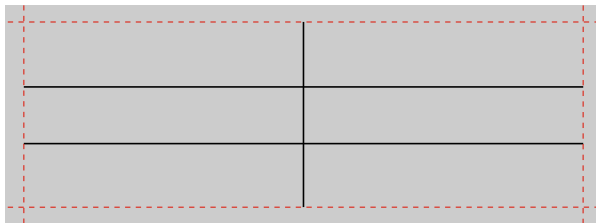

Labels for Mitel 6735i and 6755i (Letter grey)

Note: Do not scale - print labels 1:1 (page adjustment for printing: none)