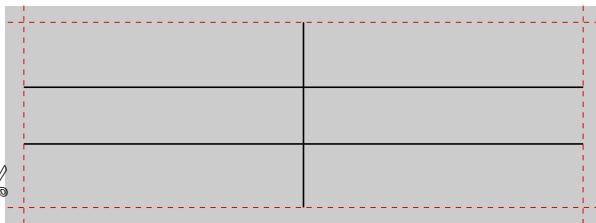

Labels for Mitel 6735i and 6755i (Letter grey)

Note: Do not scale - print labels 1:1 (page adjustment for printing: none)