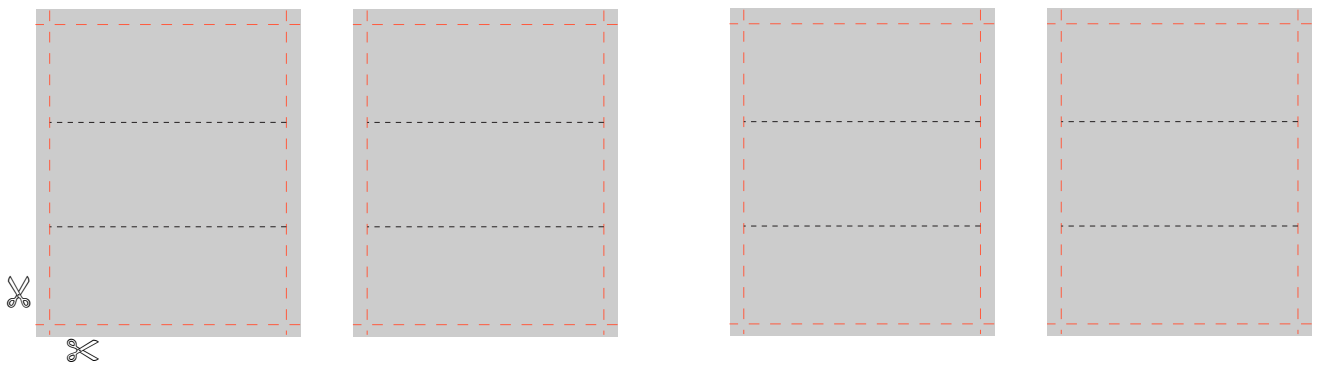

Labels for Mitel 6863i (A4 grey)

Note: Do not scale - print labels 1:1 (page adjustment for printing: none)