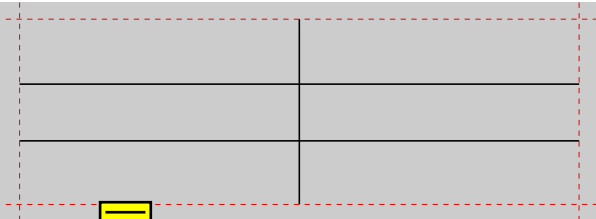

Labels for Mitel 6751i and 6753i (A4)

Note: Do not scale - print labels 1:1 (page adjustment for printing: none)

Labels for Mitel 6735i and 6755i (A4)

Note: Do not scale - print labels 1:1 (page adjustment for printing: none)

Labels for Mitel 6751i and 6753i (A4 grey)

Note: Do not scale - print labels 1:1 (page adjustment for printing: none)

Labels for Mitel 6735i and 6755i (A4 grey)

Note: Do not scale - print labels 1:1 (page adjustment for printing: none)