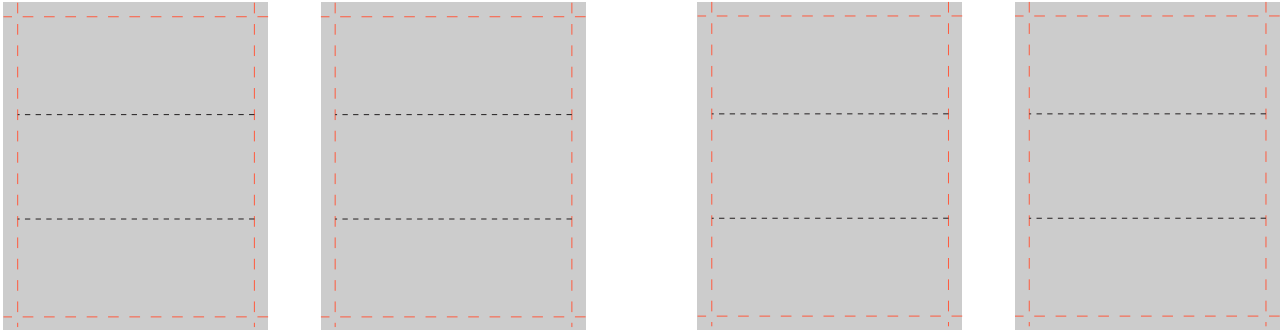

Labels for Mitel 6863i (A4 grey)

Note: Do not scale - print labels 1:1 (page adjustment for printing: none)