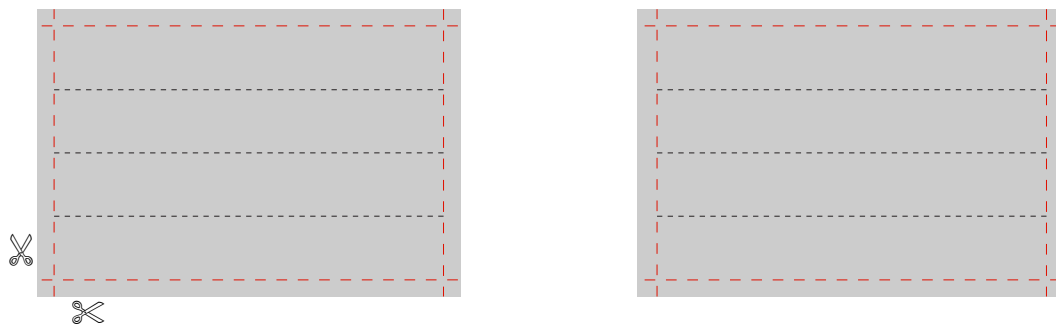

Labels for Mitel 6865i (A4 grey)

Note: Do not scale - print labels 1:1 (page adjustment for printing: none)