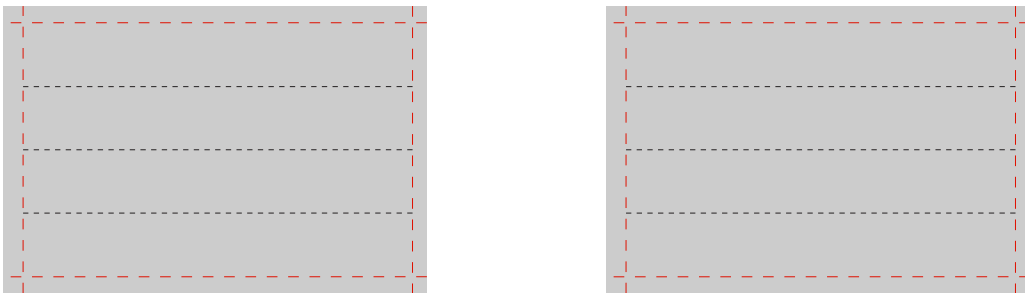

Labels for Mitel 6865i (A4 grey)

Note: Do not scale - print labels 1:1 (page adjustment for printing: none)